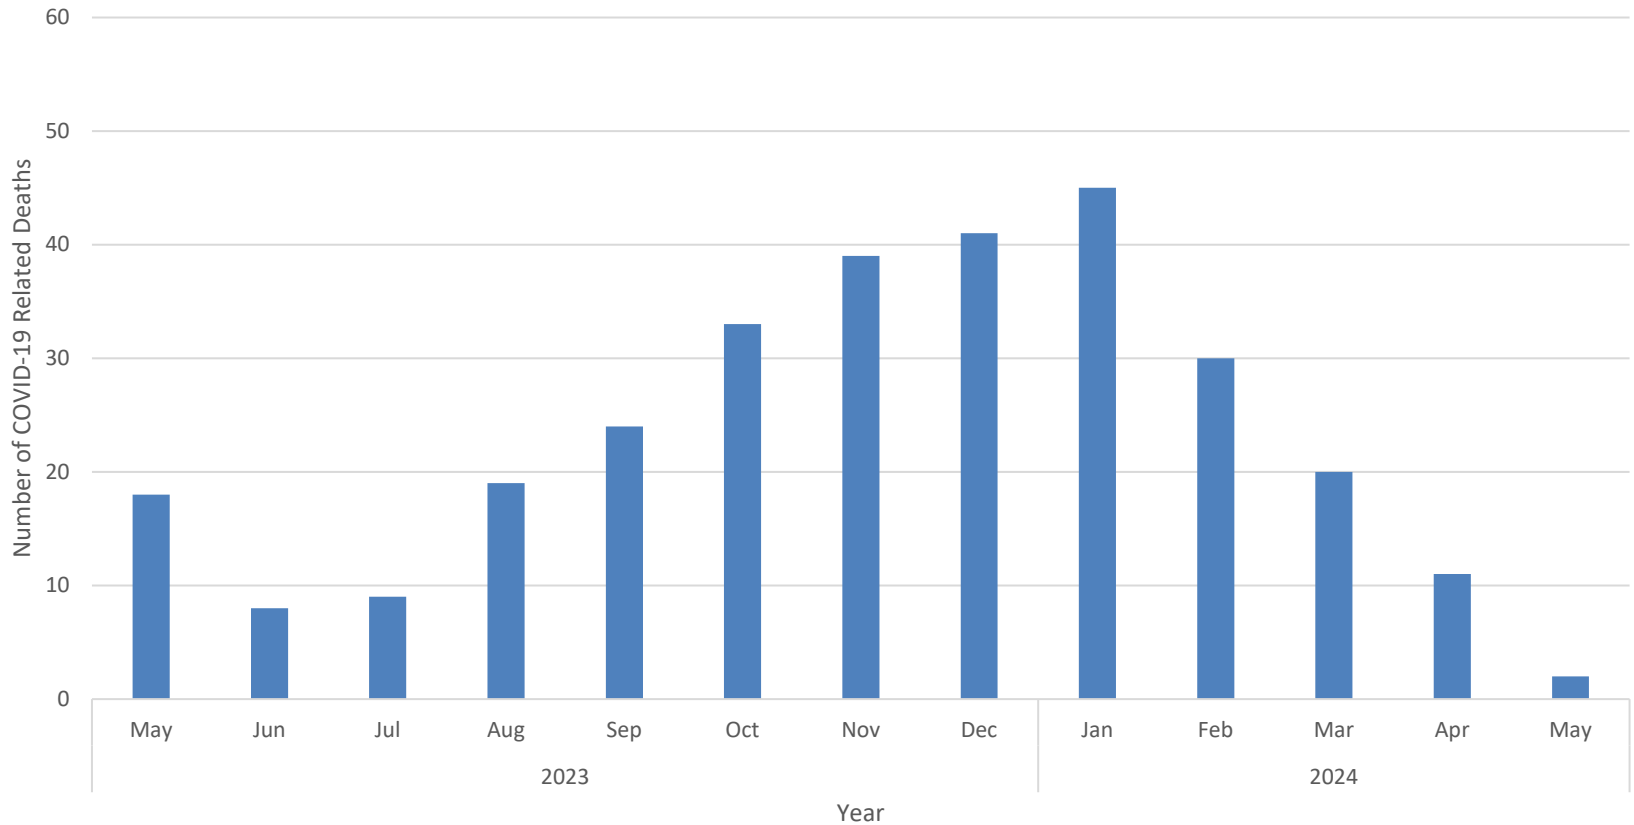

Confirmed and Probable COVID-19 Cases in Allegheny County

April 23, 2023 – June 22, 2024

Confirmed and Probable Cases of COVID-19 in Allegheny County March 14, 2020 – June 22, 2024

Source: PA-NEDSS

**MMWR Week does not fall on the same dates every year. MMWR weeks last from Sunday through Saturday and usually range from 1 to 52. Depending on how the days of the week fall across years, it is possible to occasionally have a Week 53

Number of COVID-19 Related Deaths, Allegheny County Reported May 1, 2023 – May 31, 2024

Data source: Preliminary vital statistics data from PADOH

*Deaths for most recent months may be incomplete