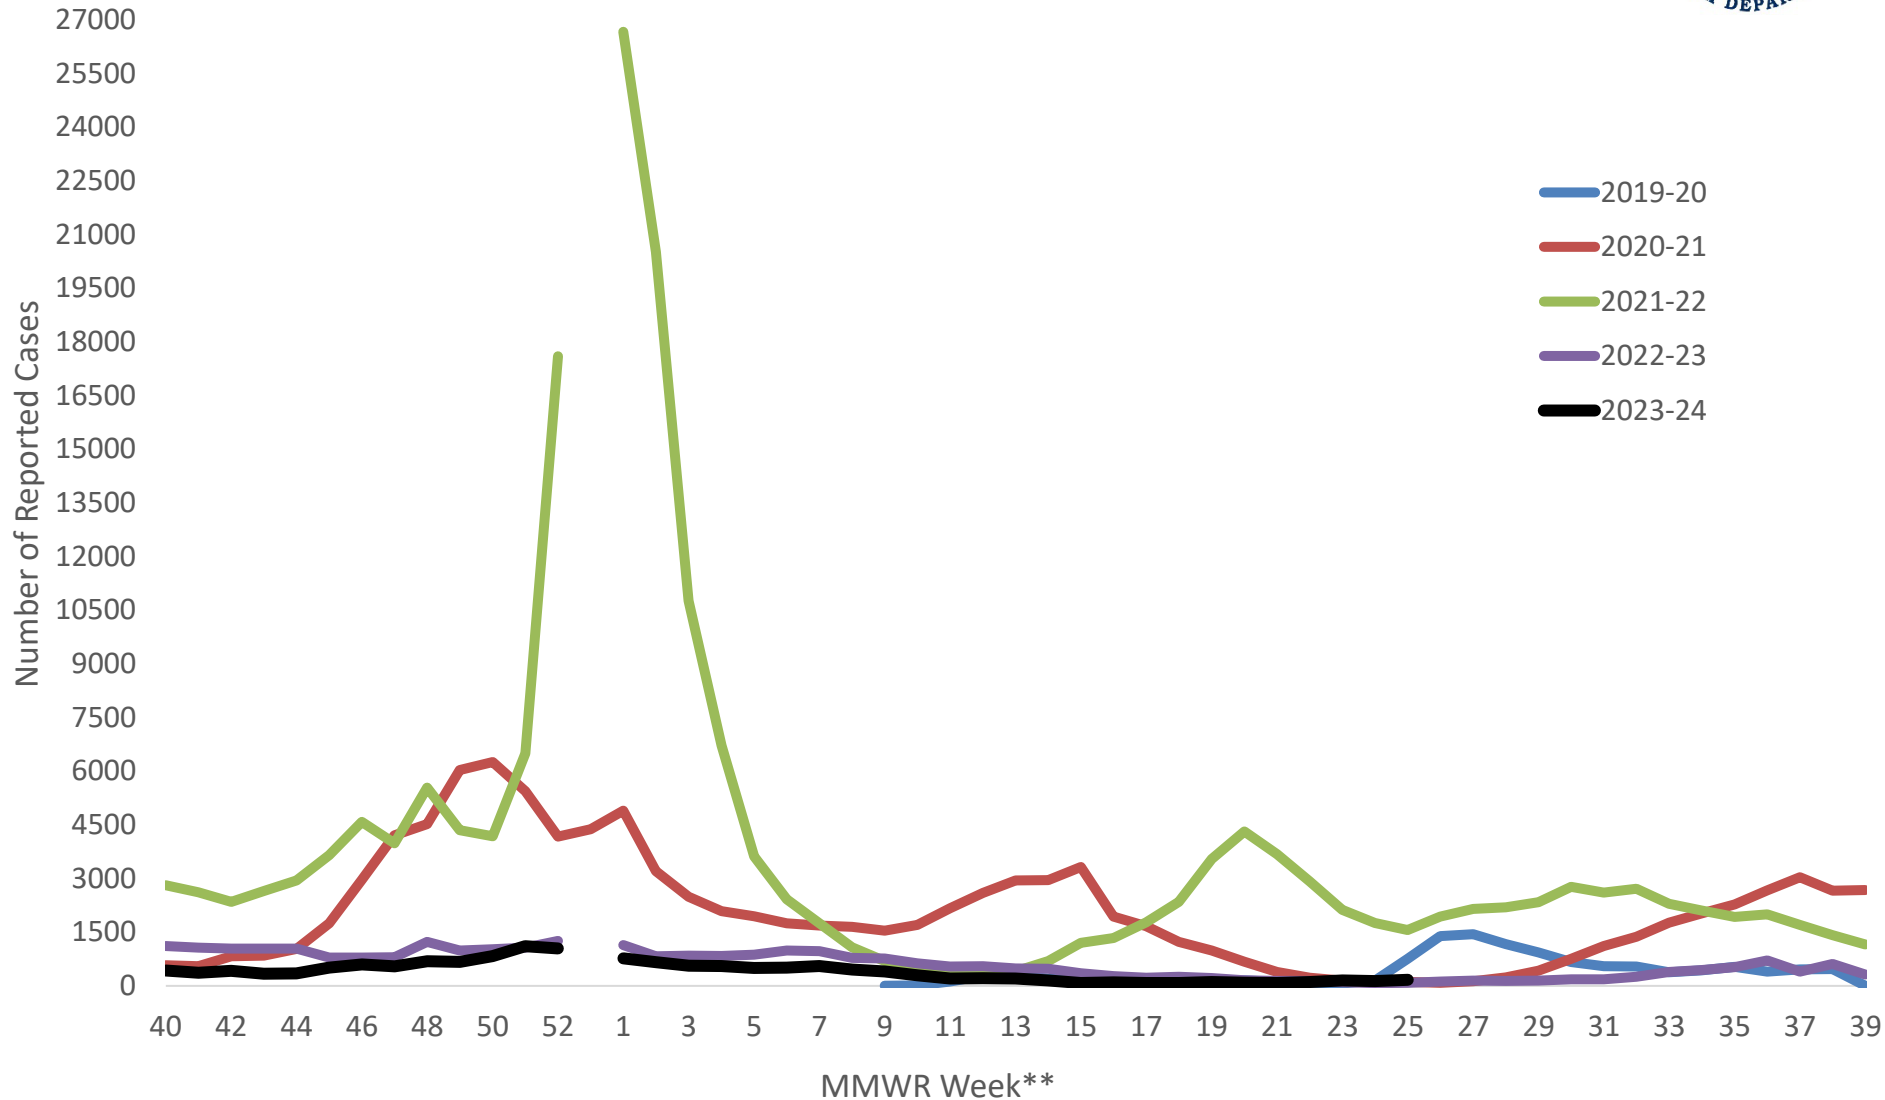

Confirmed and Probable COVID-19 Cases in Allegheny County

April 23, 2023 – June 22, 2024

Confirmed and Probable Cases of COVID-19 in Allegheny County March 14, 2020 – June 22, 2024

Source: PA-NEDSS

**MMWR Week does not fall on the same dates every year. MMWR weeks last from Sunday through Saturday and usually range from 1 to 52. Depending on how the days of the week fall across years, it is possible to occasionally have a Week 53

Number of COVID-19 Related Deaths, Allegheny County Reported May 1, 2023 – May 31, 2024

Data source: Preliminary vital statistics data from PADOH

*Deaths for most recent months may be incomplete