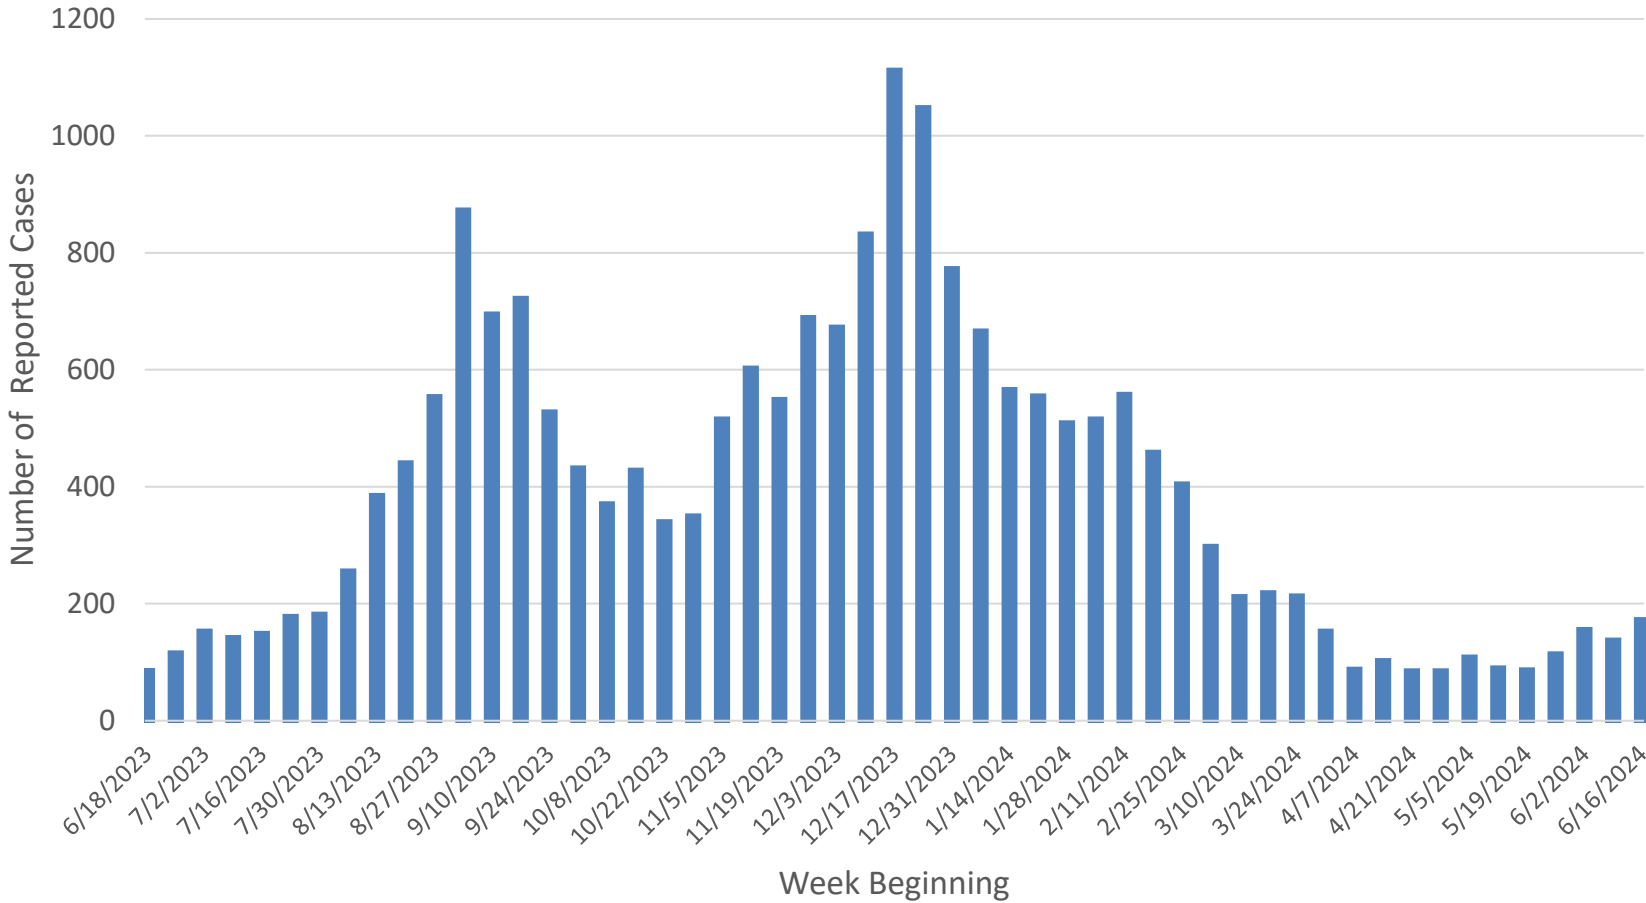

Confirmed and Probable COVID-19 Cases in Allegheny County

April 23, 2023 – June 22, 2024

Confirmed and Probable Cases of COVID-19 in Allegheny County March 14, 2020 – June 22, 2024

Source: PA-NEDSS

**MMWR Week does not fall on the same dates every year. MMWR weeks last from Sunday through Saturday and usually range from 1 to 52. Depending on how the days of the week fall across years, it is possible to occasionally have a Week 53

Number of COVID-19 Related Deaths, Allegheny County Reported May 1, 2023 – May 31, 2024

Data source: Preliminary vital statistics data from PADOH

*Deaths for most recent months may be incomplete